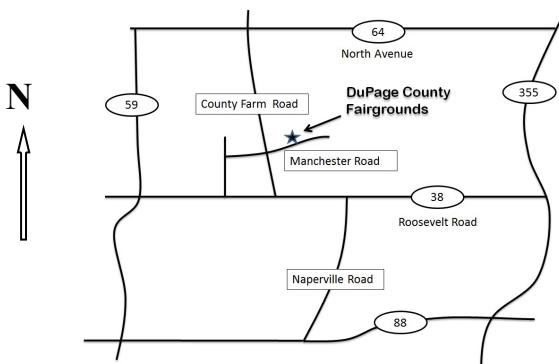

Dealers: Minerals, Fossils, Gems, Jewelry and more!

▶▶▶ Where ◀◀◀

DuPage County Fairgrounds
2015 Manchester Road
Wheaton, Illinois 60187

Driving Directions:

Westbound

I-355 North, to Roosevelt Road (Route 38), West on Roosevelt to County Farm Road, Right (North) on County Farm Road to Manchester, Right (East) on Manchester

Eastbound

I-355: Exit Naperville Road, North to Roosevelt Road (Route 38), Left (West) on Roosevelt to County Farm Road, Right (North) on County Farm Road to Manchester, Right (East) on Manchester

Northbound or Southbound

From I-355: Exit Roosevelt Road (Route 38), West to County Farm Road, Right (North) on County Farm Road to Manchester, Right (East) on Manchester