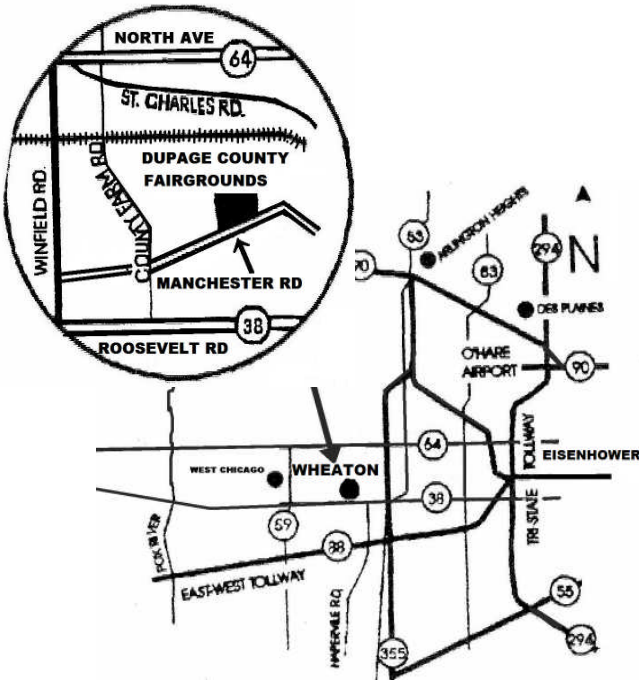

**38th ANNUAL
SHOW & SALE**

CGMA

(Chicagoland Gems & Minerals Association)

**BEADS - CRYSTALS - GEMS
JEWELRY - FOSSILS - MINERALS**

Wholesale Room!

Memorial Day Weekend

Saturday, May 24, 2014 10 AM - 6 PM
 Wholesale Room 10 AM - 6 PM
 Sunday, May 25, 2014 10 AM - 5 PM
 Wholesale Room 10 AM - 3 PM

Dupage County Fairgrounds
 2015 W. Manchester Road
 Wheaton, IL

- 30+ Nationally Known Dealers**
- Demonstrations**
- Exhibits & Special Displays**
- Silent Auction**
- "KIDS KORNER"**

Adults - \$5.00
 Seniors - \$3.00
 Students - \$3.00
 Children (Under 13) - FREE!
 Service Personnel w/ID - FREE!