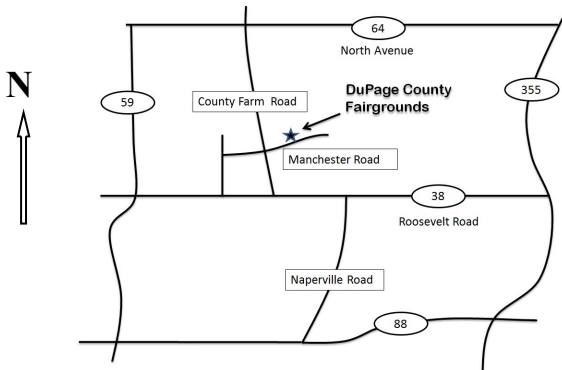

There's also treasures to find at our dealers... Agates, Crystals, Fossils, Jewelry, Gems, Minerals and more!

▶▶▶ Where ◀◀◀

DuPage County Fairgrounds
2015 Manchester Road
Wheaton, Illinois 60187

Driving Directions:

Westbound

I-355 North, to Roosevelt Road (Route 38), West on Roosevelt to County Farm Road, Right (North) on County Farm Road to Manchester, Right (East) on Manchester

Eastbound

I-355: Exit Naperville Road, North to Roosevelt Road (Route 38), Left (West) on Roosevelt to County Farm Road, Right (North) on County Farm Road to Manchester, Right (East) on Manchester

Northbound or Southbound

From I-355: Exit Roosevelt Road (Route 38), West to County Farm Road, Right (North) on County Farm Road to Manchester, Right (East) on Manchester