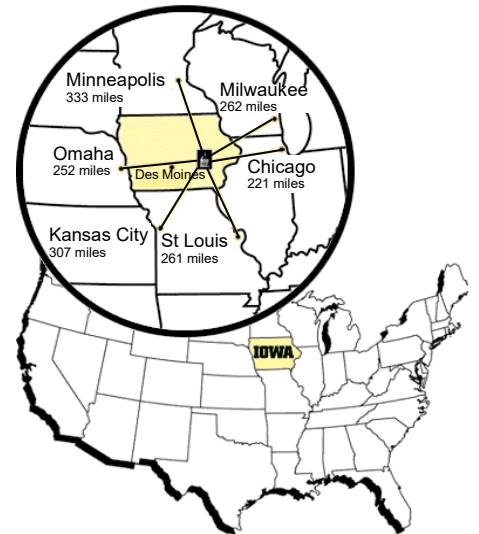

Venue is Sharpless Auctions

5049 Herbert Hoover Hwy NE, I-80 Exit 249, Iowa City, IA

Permian Fossil

Triassic Fossil