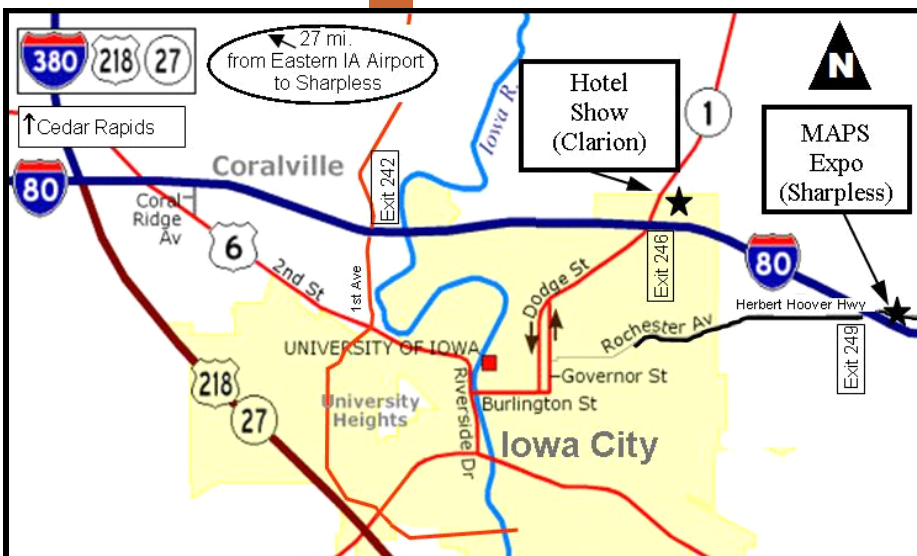

Venue is Sharpless Auctions

5049 Herbert Hoover Hwy NE, I-80 Exit 249, Iowa City, IA

Permian Fossil

Triassic Fossil