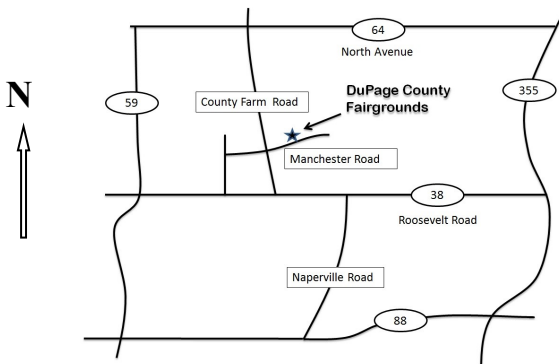

Dealers: Minerals, Fossils, Gems, Jewelry and more!

▶▶▶ Where ◀◀◀

DuPage County Fairgrounds
2015 Manchester Road
Wheaton, Illinois 60187

Driving Directions:

Westbound

I-355 North, to Roosevelt Road (Route 38), West on Roosevelt to County Farm Road, Right (North) on County Farm Road to Manchester, Right (East) on Manchester

Eastbound

I-355: Exit Naperville Road, North to Roosevelt Road (Route 38), Left (West) on Roosevelt to County Farm Road, Right (North) on County Farm Road to Manchester, Right (East) on Manchester

Northbound or Southbound

From I-355: Exit Roosevelt Road (Route 38), West to County Farm Road, Right (North) on County Farm Road to Manchester, Right (East) on Manchester