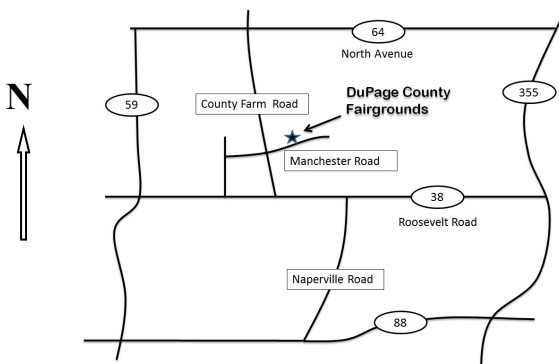

Dealers: Minerals, Fossils, Gems, Jewelry and more!

▶▶▶ Where ◀◀◀

DuPage County Fairgrounds
2015 Manchester Road
Wheaton, Illinois 60187

Driving Directions:

Westbound

I-355 North, to Roosevelt Road (Route 38), West on Roosevelt to County Farm Road, Right (North) on County Farm Road to Manchester, Right (East) on Manchester

Eastbound

I-355: Exit Naperville Road, North to Roosevelt Road (Route 38), Left (West) on Roosevelt to County Farm Road, Right (North) on County Farm Road to Manchester, Right (East) on Manchester

Northbound or Southbound

From I-355: Exit Roosevelt Road (Route 38), West to County Farm Road, Right (North) on County Farm Road to Manchester, Right (East) on Manchester